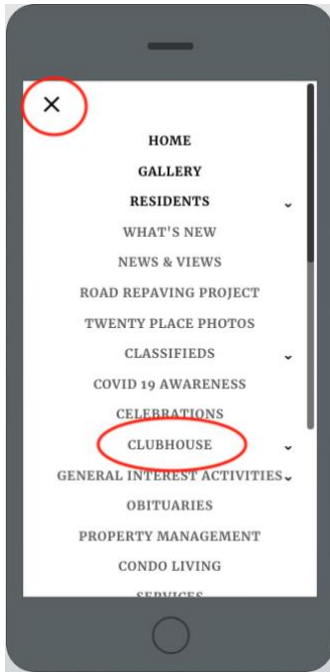

MENU ICON

This icon is used to access the menu on many devices instead of a series of words across the top of the Home Page of websites.

It is most common on smaller devices like smartphones and tablets but can also be found on some desktop and laptop computers.

Simply click or touch the icon

Did you know? It's called the Hamburger Icon!

Once you click or touch the icon it will open the main menu.

You can then touch or click on one of the menu sections to get to that page.

Some selections like “RESIDENTS” have a small **V** beside them, this indicates that there is a sub-menu in this category.

You may notice that if you click or touch the word RESIDENTS nothing happens. This particular menu item is only used as a header to get to the sub-menu items using **V**.

This shows the RESIDENTS menu items that you have available. If you change your mind you will notice the icon on the top has changed to **X** you can click or touch the **X** to go back to the page you were on.