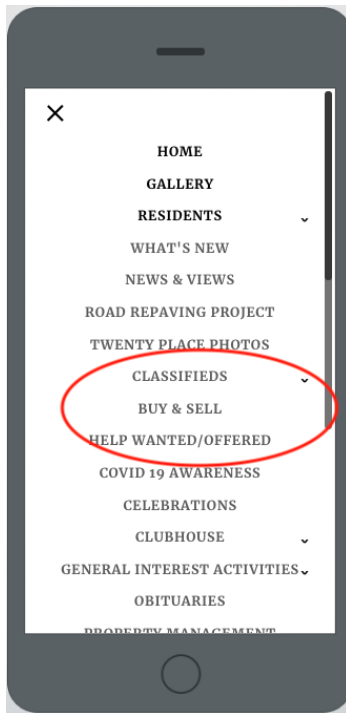

When you touch or click on the **V** next to menu item it will open the sub-menus directly below it keeping the rest of the menu visible. Here the two sub-menu items in CLASSIFIEDS are now visible,

I hope this helps, if you have any question you can email Frank using this link: [email](#)