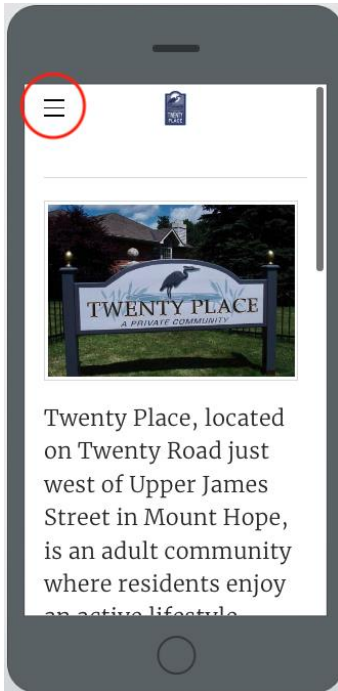

MENU ICON

This icon is used to access the menu on many devices instead of a series of words across the top of the Home Page of websites.

It is most common on smaller devices like smartphones and tablets but can also be found on some desktop and laptop computers.

Simply click or touch the icon

Did you know? It's called the Hamburger Icon!

Once you click or touch the icon it will open the main menu.

You can then touch or click on one of the menu sections to get to that page.

Some selections like “RESIDENTS” have a small **V** beside them, this indicates that there is a sub-menu in this category.

You may notice that if you click or touch the word RESIDENTS nothing happens. This particular menu item is only used as a header to get to the sub-menu items using **V**.

You will notice that CLUBHOUSE has a **V** because it has many sub-menu items however you can also touch or click on CLUBHOUSE as there is a webpage with general Clubhouse Information as well as individual pages for Clubhouse activities.